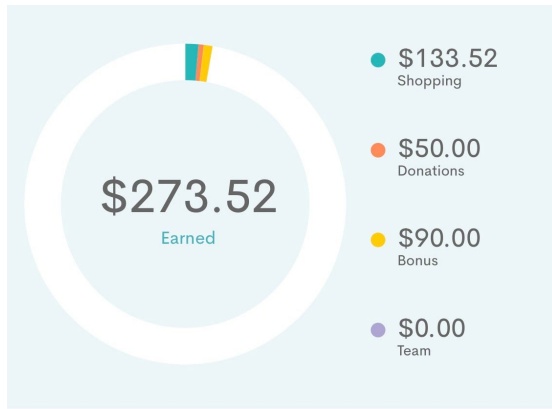

- ❖ What is FlipGive;
  - An online shopping app that when used under our team code generates funds for HLPS (from 0.5%-30% of the purchase)
  - Almost all major retailers, restaurants and brands are available
  - Perfect for your everyday shopping, holiday gift cards, travelling, etc.
- ❖ How to participate;
  - Download the FlipGive App or visit www.flipgive.com/join to sign up
  - When asked to “join existing team”, enter our unique team code: **YF9WHZ**
  - Have fun shopping!

Virtual Book Fair

Support HOLLAND LANDING SCHOOL by shopping today!

More than **107** books sold!

<https://bookfairs-canada.myshopify.com/pages/5153065>

This is the last weekend of the Virtual Book Fair! Our Book Fair runs until December 6th - just a few days left to pick out some great books for all the readers in your life!

Book Trailer videos: <http://scholastic.ca/bookfairs/resources/videos>

Check out the Scholastic Book Fair Booklists ([K-8](#); [7-8](#)) and [Book Trailer videos](#) for ideas!

Thank you for participating in our Scholastic Virtual Book Fair!